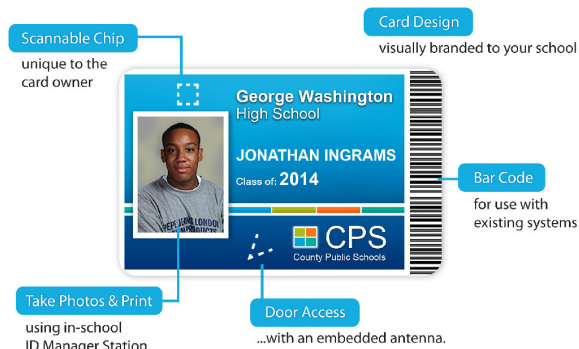

ScholarChip® ID Manager

Issuing The One Card

Card issuance is a unique combination of in-school hardware and cloud computing. Our high volume card issuance stations take photos, produce smart IDs, search card holder records and manage batch printing.

Hands down, we provide the easiest, fastest and most secure way to deliver smart IDs to a single school, or district-wide.